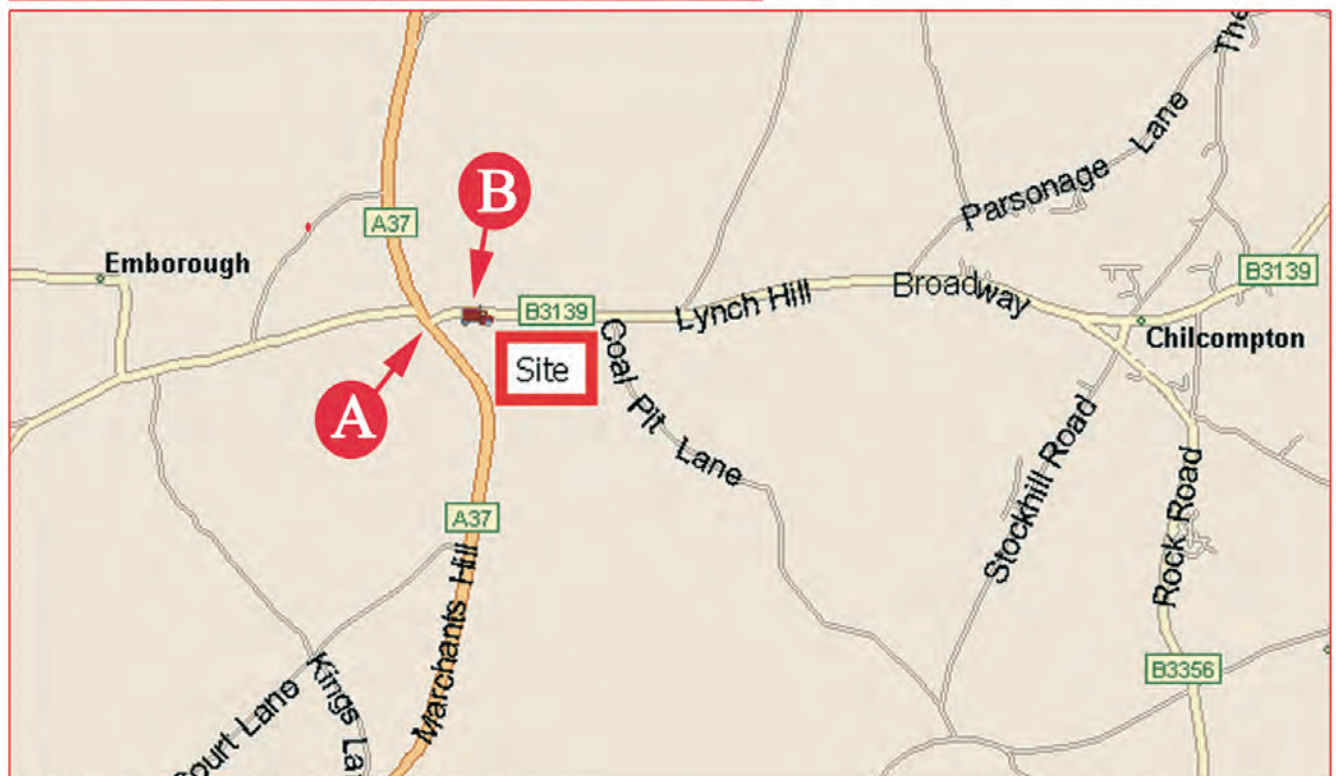

OLD DOWN TOURING PARK

OPEN: March through November

Telephone: 01761 232355

**DIRECTIONS:**

Make your way to the junction of the A37 and the B3139 which lies about 5 miles north of Shepton Mallet. Turn towards Chilcompton and the site is on your right in about 100 yards.

Site Entrance

Turn right off A37

A friendly, family run park with level pitches, some hard standing. We have a spotlessly clean, heated modern toilet block.

The park is ideally situated for visiting Bath, Wells, Bristol, Glastonbury and the Bath and West Showground.

Opposite the site is a 17th century coaching inn that serves good food and real ale with a warm and friendly welcome.

RV 36ft 5ER 36ft 16 amps Gravel / Hard

SITE NUMBER: Site 221